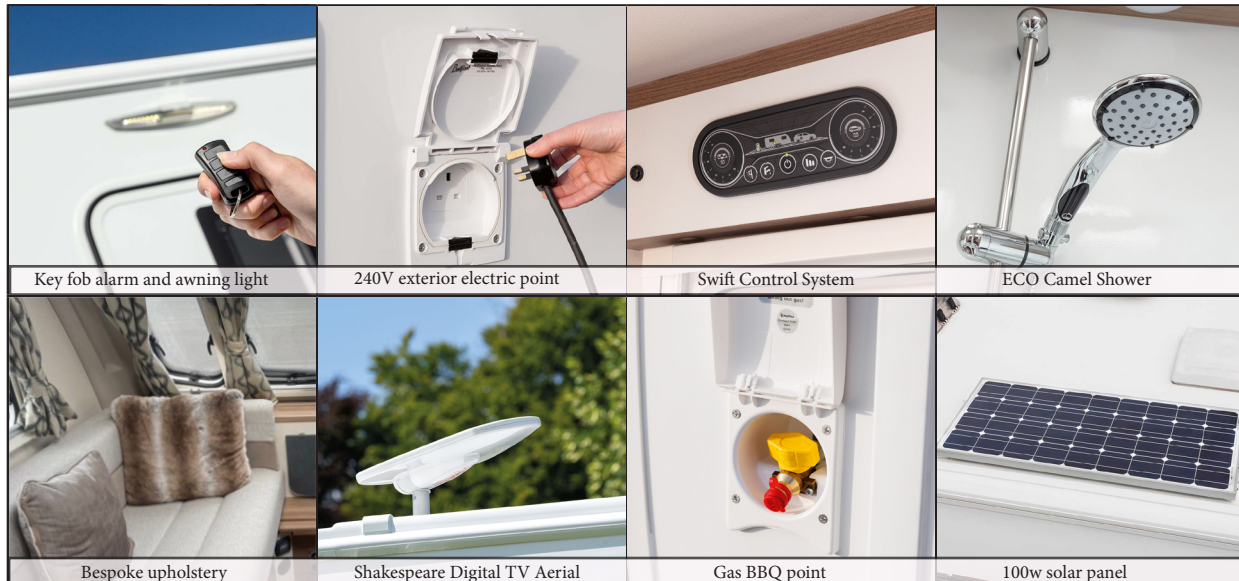

SWIFT KUDOS 350

OUR MOST COMPACT SPECIAL EDITION EVER

We are very excited to introduce the Swift Kudos 350, a cleverly compact caravan that offers comfort and style for a couple or solo caravanner on their touring adventures.

This model offers an easy to tow weight at just 995kg MIRO, without compromising on the fabulous features package that makes the exclusive Kudos caravan range so special.

To the front of the Swift Kudos 350, convertible lounge seating offers relaxation and a dining area which becomes a generous double bed in the evening. To the rear, you can enjoy a full kitchen complete with microwave and fridge freezer. Completing the layout is a wetroom style washroom and wardrobe space.

01772 685949
www.prestoncm.co.uk