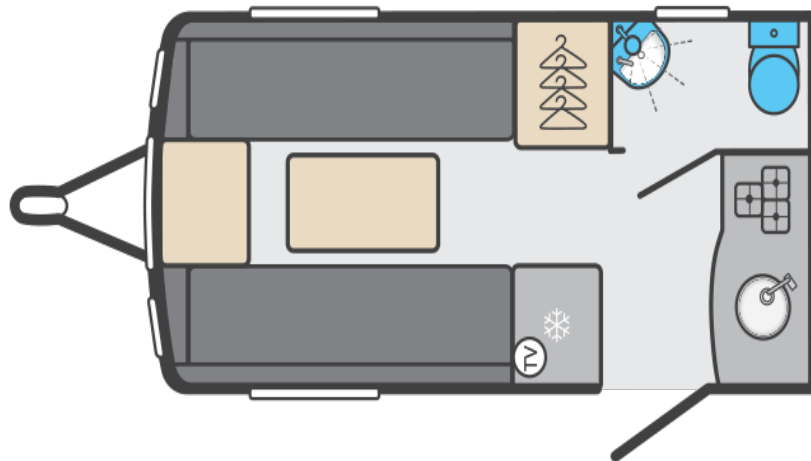

SWIFT KUDOS 350

OUR MOST COMPACT SPECIAL EDITION EVER

We are very excited to introduce the Swift Kudos 350, a cleverly compact caravan that offers comfort and style for a couple or solo caravanner on their touring adventures.

This model offers an easy to tow weight at just 995kg MIRO, without compromising on the fabulous features package that makes the exclusive Kudos caravan range so special.

To the front of the Swift Kudos 350, convertible lounge seating offers relaxation and a dining area which becomes a generous double bed in the evening. To the rear, you can enjoy a full kitchen complete with microwave and fridge freezer. Completing the layout is a wetroom style washroom and wardrobe space.

01772 685949
www.prestoncm.co.uk