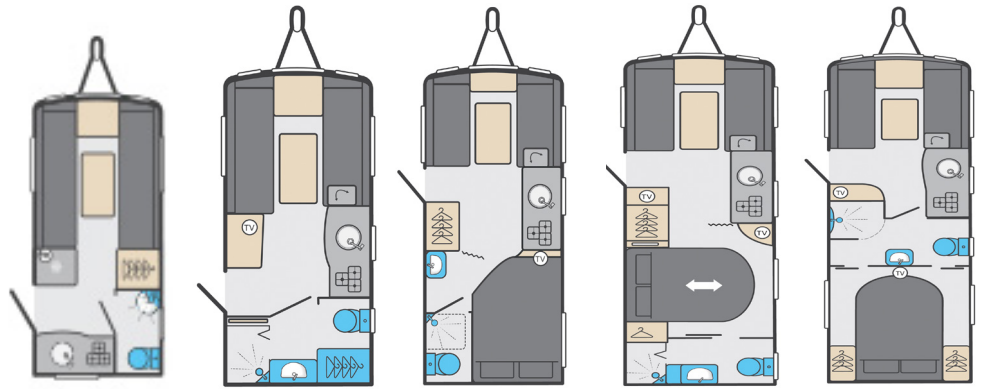

NEW KUDOS 350	KUDOS 440	KUDOS 470	KUDOS 530SB	KUDOS 530EB
BERTHS	2	2	4	4	4
NUMBER OF AXLES	1	1	1	1	1
INTERNAL LENGTH (AT BED BOX HEIGHT)	3.66m/12'0"	4.34m/14'3"	4.74m/15'7"	5.83m/19'2"	5.83m/19'2"
OVERALL WIDTH	2.03m/6'8"	2.25m/7'5"	2.25m/7'5"	2.25m/7'5"	2.25m/7'5"
OVERALL HEIGHT (inc TV aerial)	2.59m/8'6"	2.59m/8'6"	2.59m/8'6"	2.59m/8'6"	2.59m/8'6"
MAXIMUM INTERNAL HEADROOM	1.95m/6'5"	1.95m/6'5"	1.95m/6'5"	1.95m/6'5"	1.95m/6'5"
OVERALL LENGTH	5.37m/17'7"	6.05m/19'10"	6.45m/21'2"	7.54m/24'9"	7.54m/24'9"
AWNING A/A DIMENSION	7.95m/26'1"	8.59m/28'2"	8.99m/29'6"	10.08m/33'1"	10.08m/33'1"
MASS IN RUNNING ORDER (inc TOLERANCE)	9995kg/19.6cwt	1112kg/21.9cwt	1154kg/22.7cwt	1306kg/25.7cwt	1344kg/27cwt
MTPLM* (lower limit)	1109kg/21.8cwt	1233kg/24.3cwt	1300kg/25.6cwt	1462kg/28.8cwt	1500kg/29.5cwt
MTPLM* (upper limit)	1200kg/23.5cwt	1250kg/24.6cwt	1300kg/25.6cwt	1500kg/29.5cwt	1500kg/29.5cwt
TOTAL USER PAYLOAD	114kg/2.2cwt	121kg/2.4cwt	146kg/2.9cwt	156kg/3.1cwt	156kg/3.1cwt
TYRE SIZE	185R14C 102 Q	185R14C 102 Q	185R14C 102 Q	185R14C 102 Q	185R14C 102 Q
THERMAL INSULATION GRADE	3	3	3	3	3