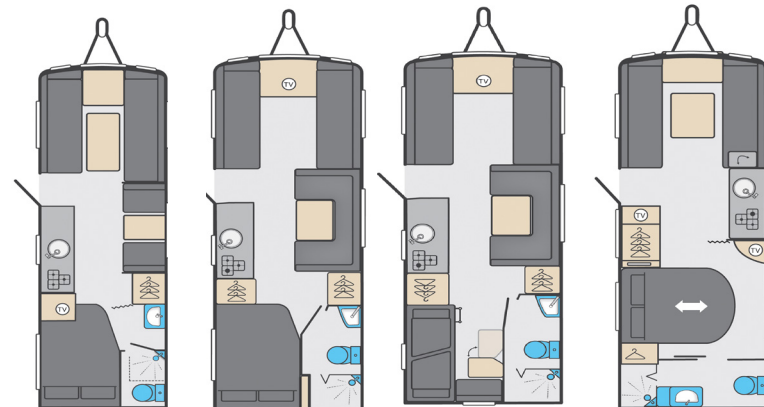

KUDOS 630FB	KUDOS 830FB	KUDOS 830DB	KUDOS 830SB
BERTHS	6	6	6	4
NUMBER OF AXLES	2	2	2	1
INTERNAL LENGTH (AT BED BOX HEIGHT)	6.27m/20'7"	6.27m/20'7"	6.27m/20'7"	5.83/19'2"
OVERALL WIDTH	2.25m/7'5"	2.46m/8'1"	2.46m/8'1"	2.46m/8'1"
OVERALL HEIGHT (inc TV aerial)	2.59m/8'6"	2.59m/8'6"	2.59m/8'6"	2.59m/8'6"
MAXIMUM INTERNAL HEADROOM	1.95m/6'5"	1.95m/6'5"	1.95m/6'5"	1.95m/6'5"
OVERALL LENGTH	7.98m/26'2"	7.98m/26'2"	7.98m/26'2"	7.54/24'9"
AWNING A/A DIMENSION	10.52m/34'6"	10.56m/34'8"	10.56m/34'8"	10.20m/33'6"
MASS IN RUNNING ORDER (inc TOLERANCE)	1470kg/28.9cwt	1545kg/30.4cwt	1541kg/30.3cwt	1410kg/27.8cwt
MTPLM* (lower limit)	1650kg/32.5cwt	1725kg/34cwt	1721kg/33.9cwt	1566kg/30.8cwt
MTPLM* (upper limit)	11800kg/35.4cwt	11800kg/35.4cwt	11800kg/35.4cwt	1650kg/32.5cwt
TOTAL USER PAYLOAD	180kg/35.4cwt	180kg/35.4cwt	180kg/35.4cwt	156kg/3.1cwt
TYRE SIZE	185/70 R14 88T	185/70 R14 88T	185/70 R14 88T	195/70 R15C 104 R
THERMAL INSULATION GRADE	3	3	3	

*Model Specific MTPLM upgrades available

SPECIAL EDITION
SWIFT KUDOS RANGE